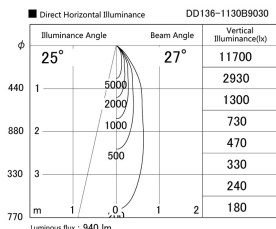

Item no. DD136-1130B9030

Series Name: Cledy versa R-G (DD136)

Installation	Recessed mount
Type	High-efficiency adjustable downlight
Fixture wattage	10.5W
Beam angle	27 deg
Color Temp.	3000K
CRI	Ra>90
Luminous	942 lm
Body	Die-cast aluminum alloy
Body finish	N/A
Trim finish	Black
Reflector finish	N/A
IP Rate	IP20
Light source	COB module
Input Voltage	AC220~240V
Dimming Type	Non-Dimmable
Certificate	CE, CCC
Cut Hole	100mm