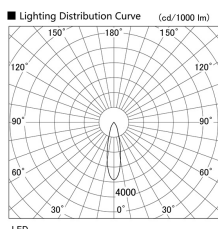

Item no. DD136-1130B9030

Series Name: Cledy versa R-G (DD136)

Installation	Recessed mount
Type	High-efficiency adjustable downlight
Fixture wattage	10.5W
Beam angle	27 deg
Color Temp.	3000K
CRI	Ra>90
Luminous	942 lm
Body	Die-cast aluminum alloy
Body finish	N/A
Trim finish	Black
Reflector finish	N/A
IP Rate	IP20
Light source	COB module
Input Voltage	AC220~240V
Dimming Type	Non-Dimmable
Certificate	CE, CCC
Cut Hole	100mm