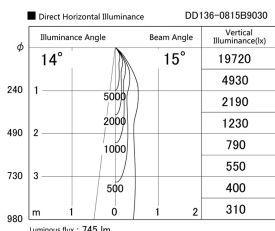

Item no. DD136-0815B9030

Series Name: Cledy versa R-G (DD136)

Installation	Recessed mount
Type	High-efficiency adjustable downlight
Fixture wattage	7.5W
Beam angle	15 deg
Color Temp.	3000K
CRI	Ra>90
Luminous	681 lm
Body	Die-cast aluminum alloy
Body finish	N/A
Trim finish	Black
Reflector finish	N/A
IP Rate	IP20
Light source	COB module
Input Voltage	AC220~240V
Dimming Type	Non-Dimmable
Certificate	CE, CCC
Cut Hole	100mm