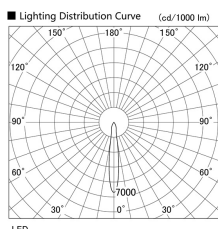

Item no. DD136-0815B9030

Series Name: Cledy versa R-G (DD136)

Installation	Recessed mount
Type	High-efficiency adjustable downlight
Fixture wattage	7.5W
Beam angle	15 deg
Color Temp.	3000K
CRI	Ra>90
Luminous	681 lm
Body	Die-cast aluminum alloy
Body finish	N/A
Trim finish	Black
Reflector finish	N/A
IP Rate	IP20
Light source	COB module
Input Voltage	AC220~240V
Dimming Type	Non-Dimmable
Certificate	CE, CCC
Cut Hole	100mm