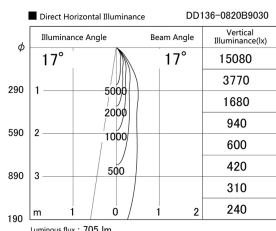

Item no. DD136-0820B9030

Series Name: Cledy versa R-G (DD136)

Installation	Recessed mount
Type	High-efficiency adjustable downlight
Fixture wattage	7.5W
Beam angle	17 deg
Color Temp.	3000K
CRI	Ra>90
Luminous	647 lm
Body	Die-cast aluminum alloy
Body finish	N/A
Trim finish	Black
Reflector finish	N/A
IP Rate	IP20
Light source	COB module
Input Voltage	AC220~240V
Dimming Type	Non-Dimmable
Certificate	CE, CCC
Cut Hole	100mm