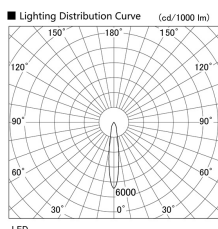

Item no. DD136-0820B9030

Series Name: Cledy versa R-G (DD136)

Installation	Recessed mount
Type	High-efficiency adjustable downlight
Fixture wattage	7.5W
Beam angle	17 deg
Color Temp.	3000K
CRI	Ra>90
Luminous	647 lm
Body	Die-cast aluminum alloy
Body finish	N/A
Trim finish	Black
Reflector finish	N/A
IP Rate	IP20
Light source	COB module
Input Voltage	AC220~240V
Dimming Type	Non-Dimmable
Certificate	CE, CCC
Cut Hole	100mm