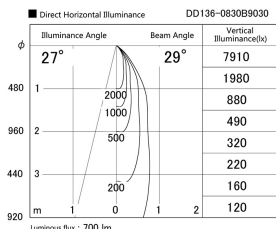

Item no. DD136-0830B9030

Series Name: Cledy versa R-G (DD136)

Installation	Recessed mount
Type	High-efficiency adjustable downlight
Fixture wattage	7.5W
Beam angle	29 deg
Color Temp.	3000K
CRI	Ra>90
Luminous	642 lm
Body	Die-cast aluminum alloy
Body finish	N/A
Trim finish	Black
Reflector finish	N/A
IP Rate	IP20
Light source	COB module
Input Voltage	AC220~240V
Dimming Type	Non-Dimmable
Certificate	CE, CCC
Cut Hole	100mm