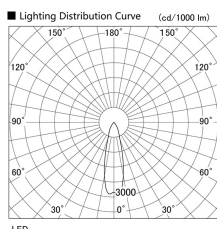

Item no. DD136-0830B9030

Series Name: Cledy versa R-G (DD136)

Installation	Recessed mount
Type	High-efficiency adjustable downlight
Fixture wattage	7.5W
Beam angle	29 deg
Color Temp.	3000K
CRI	Ra>90
Luminous	642 lm
Body	Die-cast aluminum alloy
Body finish	N/A
Trim finish	Black
Reflector finish	N/A
IP Rate	IP20
Light source	COB module
Input Voltage	AC220~240V
Dimming Type	Non-Dimmable
Certificate	CE, CCC
Cut Hole	100mm