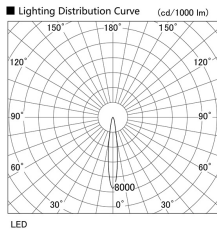

Item no. DD136-3515B9035

Series Name: Cledy versa R-G (DD136)

Installation	Recessed mount
Type	High-efficiency adjustable downlight
Fixture wattage	36W
Beam angle	15 deg
Color Temp.	3500K
CRI	Ra>90
Luminous	3731 lm
Body	Die-cast aluminum alloy
Body finish	N/A
Trim finish	Black
Reflector finish	N/A
IP Rate	IP20
Light source	COB module
Input Voltage	AC220~240V
Dimming Type	Non-Dimmable
Certificate	CE, CCC
Cut Hole	150mm