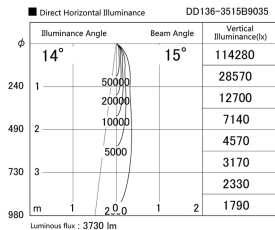

Item no. DD136-3515B9035

Series Name: Cledy versa R-G (DD136)

Installation	Recessed mount
Type	High-efficiency adjustable downlight
Fixture wattage	36W
Beam angle	15 deg
Color Temp.	3500K
CRI	Ra>90
Luminous	3731 lm
Body	Die-cast aluminum alloy
Body finish	N/A
Trim finish	Black
Reflector finish	N/A
IP Rate	IP20
Light source	COB module
Input Voltage	AC220~240V
Dimming Type	Non-Dimmable
Certificate	CE, CCC
Cut Hole	150mm