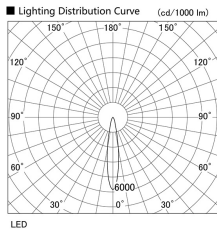

Item no. DD136-3520B9035

Series Name: Cledy versa R-G (DD136)

Installation	Recessed mount
Type	High-efficiency adjustable downlight
Fixture wattage	36W
Beam angle	18 deg
Color Temp.	3500K
CRI	Ra>90
Luminous	3726 lm
Body	Die-cast aluminum alloy
Body finish	N/A
Trim finish	Black
Reflector finish	N/A
IP Rate	IP20
Light source	COB module
Input Voltage	AC220~240V
Dimming Type	Non-Dimmable
Certificate	CE, CCC
Cut Hole	150mm