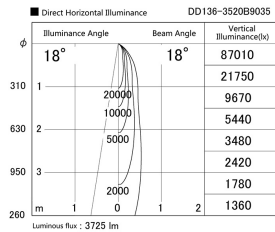

Item no. DD136-3520B9035

Series Name: Cledy versa R-G (DD136)

Installation	Recessed mount
Type	High-efficiency adjustable downlight
Fixture wattage	36W
Beam angle	18 deg
Color Temp.	3500K
CRI	Ra>90
Luminous	3726 lm
Body	Die-cast aluminum alloy
Body finish	N/A
Trim finish	Black
Reflector finish	N/A
IP Rate	IP20
Light source	COB module
Input Voltage	AC220~240V
Dimming Type	Non-Dimmable
Certificate	CE, CCC
Cut Hole	150mm