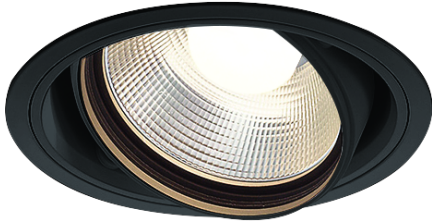

Item no. DD136-3530B9035

Series Name: Cledy versa R-G (DD136)

Installation	Recessed mount
Type	High-efficiency adjustable downlight
Fixture wattage	36W
Beam angle	28 deg
Color Temp.	3500K
CRI	Ra>90
Luminous	3737 lm
Body	Die-cast aluminum alloy
Body finish	N/A
Trim finish	Black
Reflector finish	N/A
IP Rate	IP20
Light source	COB module
Input Voltage	AC220~240V
Dimming Type	Non-Dimmable
Certificate	CE, CCC
Cut Hole	150mm