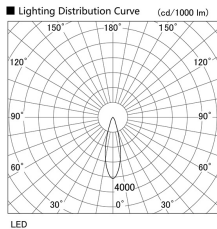

Item no. DD136-3530B9035

Series Name: Cledy versa R-G (DD136)

Installation	Recessed mount
Type	High-efficiency adjustable downlight
Fixture wattage	36W
Beam angle	28 deg
Color Temp.	3500K
CRI	Ra>90
Luminous	3737 lm
Body	Die-cast aluminum alloy
Body finish	N/A
Trim finish	Black
Reflector finish	N/A
IP Rate	IP20
Light source	COB module
Input Voltage	AC220~240V
Dimming Type	Non-Dimmable
Certificate	CE, CCC
Cut Hole	150mm