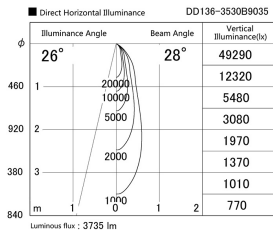

Item no. DD136-3530B9035

Series Name: Cledy versa R-G (DD136)

Installation	Recessed mount
Type	High-efficiency adjustable downlight
Fixture wattage	36W
Beam angle	28 deg
Color Temp.	3500K
CRI	Ra>90
Luminous	3737 lm
Body	Die-cast aluminum alloy
Body finish	N/A
Trim finish	Black
Reflector finish	N/A
IP Rate	IP20
Light source	COB module
Input Voltage	AC220~240V
Dimming Type	Non-Dimmable
Certificate	CE, CCC
Cut Hole	150mm