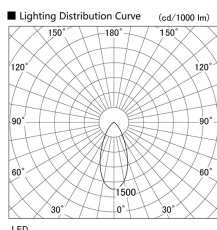

Item no. DD136-3540B9035

Series Name: Cledy versa R-G (DD136)

Installation	Recessed mount
Type	High-efficiency adjustable downlight
Fixture wattage	36W
Beam angle	46 deg
Color Temp.	3500K
CRI	Ra>90
Luminous	3510 lm
Body	Die-cast aluminum alloy
Body finish	N/A
Trim finish	Black
Reflector finish	N/A
IP Rate	IP20
Light source	COB module
Input Voltage	AC220~240V
Dimming Type	Non-Dimmable
Certificate	CE, CCC
Cut Hole	150mm