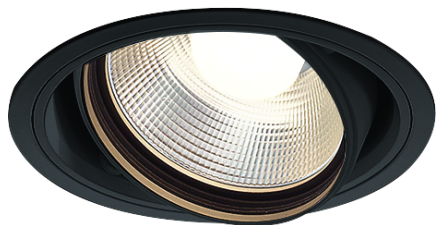

Item no. DD136-3540B9035

Series Name: Cledy versa R-G (DD136)

Installation	Recessed mount
Type	High-efficiency adjustable downlight
Fixture wattage	36W
Beam angle	46 deg
Color Temp.	3500K
CRI	Ra>90
Luminous	3510 lm
Body	Die-cast aluminum alloy
Body finish	N/A
Trim finish	Black
Reflector finish	N/A
IP Rate	IP20
Light source	COB module
Input Voltage	AC220~240V
Dimming Type	Non-Dimmable
Certificate	CE, CCC
Cut Hole	150mm