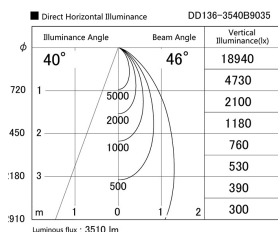

Item no. DD136-3540B9035

Series Name: Cledy versa R-G (DD136)

Installation	Recessed mount
Type	High-efficiency adjustable downlight
Fixture wattage	36W
Beam angle	46 deg
Color Temp.	3500K
CRI	Ra>90
Luminous	3510 lm
Body	Die-cast aluminum alloy
Body finish	N/A
Trim finish	Black
Reflector finish	N/A
IP Rate	IP20
Light source	COB module
Input Voltage	AC220~240V
Dimming Type	Non-Dimmable
Certificate	CE, CCC
Cut Hole	150mm