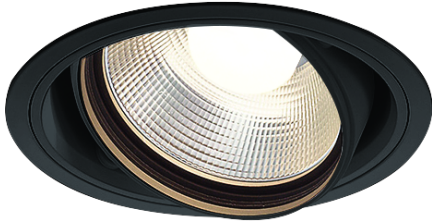

Item no. DD136-3560B9035

Series Name: Cledy versa R-G (DD136)

Installation	Recessed mount
Type	High-efficiency adjustable downlight
Fixture wattage	36W
Beam angle	74 deg
Color Temp.	3500K
CRI	Ra>90
Luminous	3557 lm
Body	Die-cast aluminum alloy
Body finish	N/A
Trim finish	Black
Reflector finish	N/A
IP Rate	IP20
Light source	COB module
Input Voltage	AC220~240V
Dimming Type	Non-Dimmable
Certificate	CE, CCC
Cut Hole	150mm