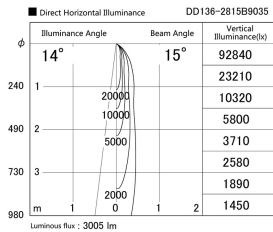

Item no. DD136-2815B9035

Series Name: Cledy versa R-G (DD136)

| | |
|------------------|---|
| Installation | Recessed mount |
| Type | High-efficiency adjustable downlight |
| Fixture wattage | 28W |
| Beam angle | 15 deg |
| Color Temp. | 3500K |
| CRI | Ra>90 |
| Luminous | 3007 lm |
| Body | Die-cast aluminum alloy |
| Body finish | N/A |
| Trim finish | Black |
| Reflector finish | N/A |
| IP Rate | IP20 |
| Light source | COB module |
| Input Voltage | AC220~240V |
| Dimming Type | Non-Dimmable |
| Certificate | CE, CCC |
| Cut Hole | 150mm |