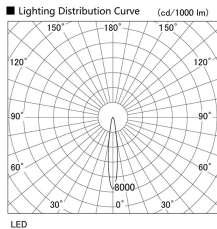

Item no. DD136-2815B9035

Series Name: Cledy versa R-G (DD136)

| | |
|------------------|---|
| Installation | Recessed mount |
| Type | High-efficiency adjustable downlight |
| Fixture wattage | 28W |
| Beam angle | 15 deg |
| Color Temp. | 3500K |
| CRI | Ra>90 |
| Luminous | 3007 lm |
| Body | Die-cast aluminum alloy |
| Body finish | N/A |
| Trim finish | Black |
| Reflector finish | N/A |
| IP Rate | IP20 |
| Light source | COB module |
| Input Voltage | AC220~240V |
| Dimming Type | Non-Dimmable |
| Certificate | CE, CCC |
| Cut Hole | 150mm |