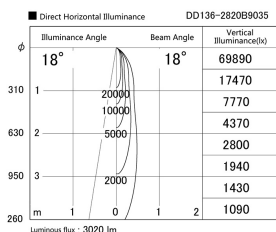

Item no. DD136-2820B9035

Series Name: Cledy versa R-G (DD136)

Installation	Recessed mount
Type	High-efficiency adjustable downlight
Fixture wattage	28W
Beam angle	18 deg
Color Temp.	3500K
CRI	Ra>90
Luminous	3019 lm
Body	Die-cast aluminum alloy
Body finish	N/A
Trim finish	Black
Reflector finish	N/A
IP Rate	IP20
Light source	COB module
Input Voltage	AC220~240V
Dimming Type	Non-Dimmable
Certificate	CE, CCC
Cut Hole	150mm