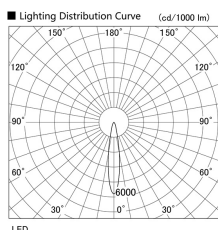

Item no. DD136-2820B9035

Series Name: Cledy versa R-G (DD136)

Installation	Recessed mount
Type	High-efficiency adjustable downlight
Fixture wattage	28W
Beam angle	18 deg
Color Temp.	3500K
CRI	Ra>90
Luminous	3019 lm
Body	Die-cast aluminum alloy
Body finish	N/A
Trim finish	Black
Reflector finish	N/A
IP Rate	IP20
Light source	COB module
Input Voltage	AC220~240V
Dimming Type	Non-Dimmable
Certificate	CE, CCC
Cut Hole	150mm