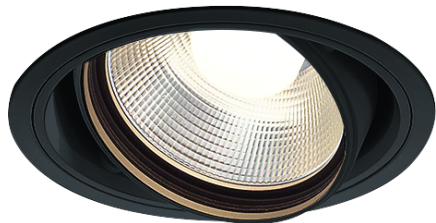

Item no. DD136-2820B9035

Series Name: Cledy versa R-G (DD136)

Installation	Recessed mount
Type	High-efficiency adjustable downlight
Fixture wattage	28W
Beam angle	18 deg
Color Temp.	3500K
CRI	Ra>90
Luminous	3019 lm
Body	Die-cast aluminum alloy
Body finish	N/A
Trim finish	Black
Reflector finish	N/A
IP Rate	IP20
Light source	COB module
Input Voltage	AC220~240V
Dimming Type	Non-Dimmable
Certificate	CE, CCC
Cut Hole	150mm