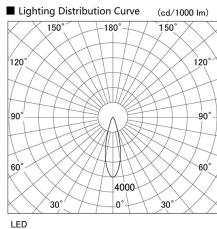

Item no. DD136-2830B9035

Series Name: Cledy versa R-G (DD136)

Installation	Recessed mount
Type	High-efficiency adjustable downlight
Fixture wattage	28W
Beam angle	28 deg
Color Temp.	3500K
CRI	Ra>90
Luminous	3045 lm
Body	Die-cast aluminum alloy
Body finish	N/A
Trim finish	Black
Reflector finish	N/A
IP Rate	IP20
Light source	COB module
Input Voltage	AC220~240V
Dimming Type	Non-Dimmable
Certificate	CE, CCC
Cut Hole	150mm