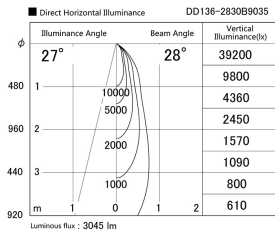

Item no. DD136-2830B9035

Series Name: Cledy versa R-G (DD136)

Installation	Recessed mount
Type	High-efficiency adjustable downlight
Fixture wattage	28W
Beam angle	28 deg
Color Temp.	3500K
CRI	Ra>90
Luminous	3045 lm
Body	Die-cast aluminum alloy
Body finish	N/A
Trim finish	Black
Reflector finish	N/A
IP Rate	IP20
Light source	COB module
Input Voltage	AC220~240V
Dimming Type	Non-Dimmable
Certificate	CE, CCC
Cut Hole	150mm