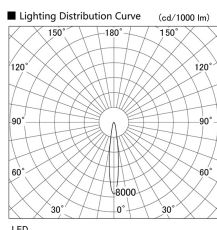

Item no. DD136-2615B9035

Series Name: Cledy versa R-G (DD136)

Installation	Recessed mount
Type	High-efficiency adjustable downlight
Fixture wattage	23W
Beam angle	15 deg
Color Temp.	3500K
CRI	Ra>90
Luminous	2627 lm
Body	Die-cast aluminum alloy
Body finish	N/A
Trim finish	Black
Reflector finish	N/A
IP Rate	IP20
Light source	COB module
Input Voltage	AC220~240V
Dimming Type	Non-Dimmable
Certificate	CE, CCC
Cut Hole	150mm