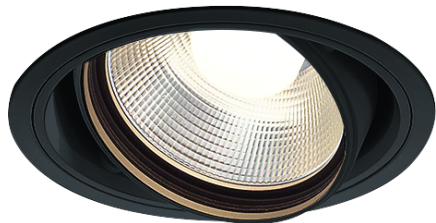

Item no. DD136-2615B9035

Series Name: Cledy versa R-G (DD136)

Installation	Recessed mount
Type	High-efficiency adjustable downlight
Fixture wattage	23W
Beam angle	15 deg
Color Temp.	3500K
CRI	Ra>90
Luminous	2627 lm
Body	Die-cast aluminum alloy
Body finish	N/A
Trim finish	Black
Reflector finish	N/A
IP Rate	IP20
Light source	COB module
Input Voltage	AC220~240V
Dimming Type	Non-Dimmable
Certificate	CE, CCC
Cut Hole	150mm