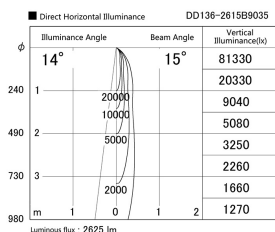

Item no. DD136-2615B9035

Series Name: Cledy versa R-G (DD136)

Installation	Recessed mount
Type	High-efficiency adjustable downlight
Fixture wattage	23W
Beam angle	15 deg
Color Temp.	3500K
CRI	Ra>90
Luminous	2627 lm
Body	Die-cast aluminum alloy
Body finish	N/A
Trim finish	Black
Reflector finish	N/A
IP Rate	IP20
Light source	COB module
Input Voltage	AC220~240V
Dimming Type	Non-Dimmable
Certificate	CE, CCC
Cut Hole	150mm