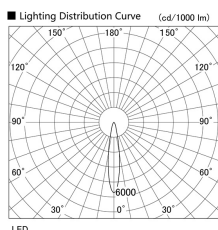

Item no. DD136-2620B9035

Series Name: Cledy versa R-G (DD136)

Installation	Recessed mount
Type	High-efficiency adjustable downlight
Fixture wattage	23W
Beam angle	18 deg
Color Temp.	3500K
CRI	Ra>90
Luminous	2656 lm
Body	Die-cast aluminum alloy
Body finish	N/A
Trim finish	Black
Reflector finish	N/A
IP Rate	IP20
Light source	COB module
Input Voltage	AC220~240V
Dimming Type	Non-Dimmable
Certificate	CE, CCC
Cut Hole	150mm