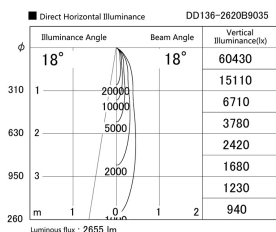

Item no. DD136-2620B9035

Series Name: Cledy versa R-G (DD136)

Installation	Recessed mount
Type	High-efficiency adjustable downlight
Fixture wattage	23W
Beam angle	18 deg
Color Temp.	3500K
CRI	Ra>90
Luminous	2656 lm
Body	Die-cast aluminum alloy
Body finish	N/A
Trim finish	Black
Reflector finish	N/A
IP Rate	IP20
Light source	COB module
Input Voltage	AC220~240V
Dimming Type	Non-Dimmable
Certificate	CE, CCC
Cut Hole	150mm