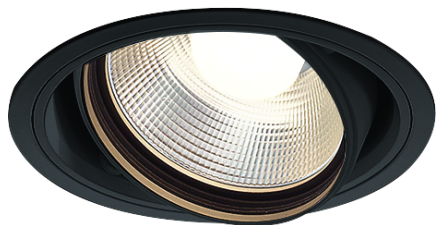

Item no. DD136-2620B9035

Series Name: Cledy versa R-G (DD136)

Installation	Recessed mount
Type	High-efficiency adjustable downlight
Fixture wattage	23W
Beam angle	18 deg
Color Temp.	3500K
CRI	Ra>90
Luminous	2656 lm
Body	Die-cast aluminum alloy
Body finish	N/A
Trim finish	Black
Reflector finish	N/A
IP Rate	IP20
Light source	COB module
Input Voltage	AC220~240V
Dimming Type	Non-Dimmable
Certificate	CE, CCC
Cut Hole	150mm