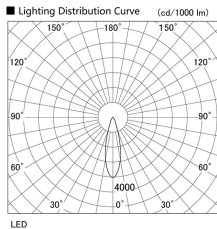

Item no. DD136-2630B9035

Series Name: Cledy versa R-G (DD136)

Installation	Recessed mount
Type	High-efficiency adjustable downlight
Fixture wattage	23W
Beam angle	28 deg
Color Temp.	3500K
CRI	Ra>90
Luminous	2663 lm
Body	Die-cast aluminum alloy
Body finish	N/A
Trim finish	Black
Reflector finish	N/A
IP Rate	IP20
Light source	COB module
Input Voltage	AC220~240V
Dimming Type	Non-Dimmable
Certificate	CE, CCC
Cut Hole	150mm