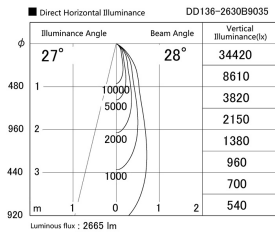

Item no. DD136-2630B9035

Series Name: Cledy versa R-G (DD136)

Installation	Recessed mount
Type	High-efficiency adjustable downlight
Fixture wattage	23W
Beam angle	28 deg
Color Temp.	3500K
CRI	Ra>90
Luminous	2663 lm
Body	Die-cast aluminum alloy
Body finish	N/A
Trim finish	Black
Reflector finish	N/A
IP Rate	IP20
Light source	COB module
Input Voltage	AC220~240V
Dimming Type	Non-Dimmable
Certificate	CE, CCC
Cut Hole	150mm