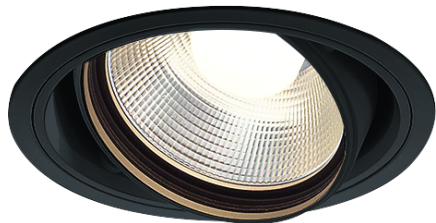

Item no. DD136-2640B9035

Series Name: Cledy versa R-G (DD136)

| | |
|------------------|---|
| Installation | Recessed mount |
| Type | High-efficiency adjustable downlight |
| Fixture wattage | 23W |
| Beam angle | 46 deg |
| Color Temp. | 3500K |
| CRI | Ra>90 |
| Luminous | 2484 lm |
| Body | Die-cast aluminum alloy |
| Body finish | N/A |
| Trim finish | Black |
| Reflector finish | N/A |
| IP Rate | IP20 |
| Light source | COB module |
| Input Voltage | AC220~240V |
| Dimming Type | Non-Dimmable |
| Certificate | CE, CCC |
| Cut Hole | 150mm |