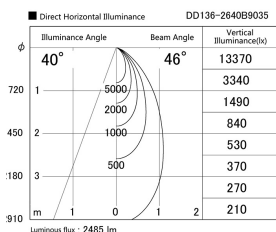

Item no. DD136-2640B9035

Series Name: Cledy versa R-G (DD136)

| | |
|------------------|---|
| Installation | Recessed mount |
| Type | High-efficiency adjustable downlight |
| Fixture wattage | 23W |
| Beam angle | 46 deg |
| Color Temp. | 3500K |
| CRI | Ra>90 |
| Luminous | 2484 lm |
| Body | Die-cast aluminum alloy |
| Body finish | N/A |
| Trim finish | Black |
| Reflector finish | N/A |
| IP Rate | IP20 |
| Light source | COB module |
| Input Voltage | AC220~240V |
| Dimming Type | Non-Dimmable |
| Certificate | CE, CCC |
| Cut Hole | 150mm |