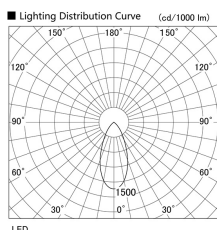

Item no. DD136-2640B9035

Series Name: Cledy versa R-G (DD136)

| | |
|------------------|---|
| Installation | Recessed mount |
| Type | High-efficiency adjustable downlight |
| Fixture wattage | 23W |
| Beam angle | 46 deg |
| Color Temp. | 3500K |
| CRI | Ra>90 |
| Luminous | 2484 lm |
| Body | Die-cast aluminum alloy |
| Body finish | N/A |
| Trim finish | Black |
| Reflector finish | N/A |
| IP Rate | IP20 |
| Light source | COB module |
| Input Voltage | AC220~240V |
| Dimming Type | Non-Dimmable |
| Certificate | CE, CCC |
| Cut Hole | 150mm |