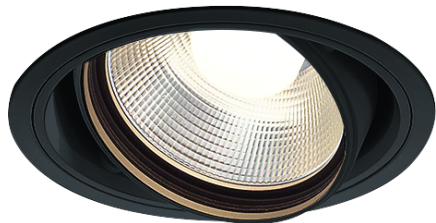

Item no. DD136-2660B9035

Series Name: Cledy versa R-G (DD136)

Installation	Recessed mount
Type	High-efficiency adjustable downlight
Fixture wattage	23W
Beam angle	74 deg
Color Temp.	3500K
CRI	Ra>90
Luminous	2500 lm
Body	Die-cast aluminum alloy
Body finish	N/A
Trim finish	Black
Reflector finish	N/A
IP Rate	IP20
Light source	COB module
Input Voltage	AC220~240V
Dimming Type	Non-Dimmable
Certificate	CE, CCC
Cut Hole	150mm