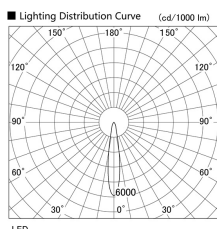

Item no. DD136-2515B9035

Series Name: Cledy versa R-G (DD136)

Installation	Recessed mount
Type	High-efficiency adjustable downlight
Fixture wattage	23W
Beam angle	18 deg
Color Temp.	3500K
CRI	Ra>90
Luminous	2431 lm
Body	Die-cast aluminum alloy
Body finish	N/A
Trim finish	Black
Reflector finish	N/A
IP Rate	IP20
Light source	COB module
Input Voltage	AC220~240V
Dimming Type	Non-Dimmable
Certificate	CE, CCC
Cut Hole	125mm