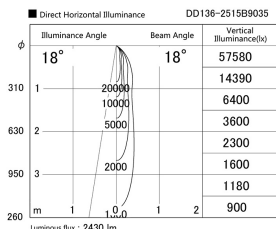

Item no. DD136-2515B9035

Series Name: Cledy versa R-G (DD136)

Installation	Recessed mount
Type	High-efficiency adjustable downlight
Fixture wattage	23W
Beam angle	18 deg
Color Temp.	3500K
CRI	Ra>90
Luminous	2431 lm
Body	Die-cast aluminum alloy
Body finish	N/A
Trim finish	Black
Reflector finish	N/A
IP Rate	IP20
Light source	COB module
Input Voltage	AC220~240V
Dimming Type	Non-Dimmable
Certificate	CE, CCC
Cut Hole	125mm