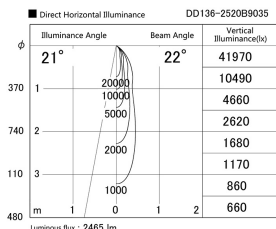

Item no. DD136-2520B9035

Series Name: Cledy versa R-G (DD136)

Installation	Recessed mount
Type	High-efficiency adjustable downlight
Fixture wattage	23W
Beam angle	22 deg
Color Temp.	3500K
CRI	Ra>90
Luminous	2464 lm
Body	Die-cast aluminum alloy
Body finish	N/A
Trim finish	Black
Reflector finish	N/A
IP Rate	IP20
Light source	COB module
Input Voltage	AC220~240V
Dimming Type	Non-Dimmable
Certificate	CE, CCC
Cut Hole	125mm