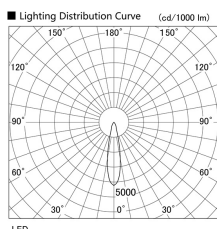

Item no. DD136-2520B9035

Series Name: Cledy versa R-G (DD136)

Installation	Recessed mount
Type	High-efficiency adjustable downlight
Fixture wattage	23W
Beam angle	22 deg
Color Temp.	3500K
CRI	Ra>90
Luminous	2464 lm
Body	Die-cast aluminum alloy
Body finish	N/A
Trim finish	Black
Reflector finish	N/A
IP Rate	IP20
Light source	COB module
Input Voltage	AC220~240V
Dimming Type	Non-Dimmable
Certificate	CE, CCC
Cut Hole	125mm