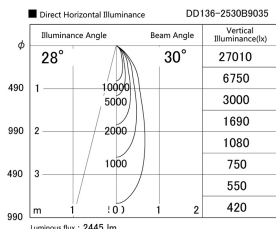

Item no. DD136-2530B9035

Series Name: Cledy versa R-G (DD136)

Installation	Recessed mount
Type	High-efficiency adjustable downlight
Fixture wattage	23W
Beam angle	30 deg
Color Temp.	3500K
CRI	Ra>90
Luminous	2447 lm
Body	Die-cast aluminum alloy
Body finish	N/A
Trim finish	Black
Reflector finish	N/A
IP Rate	IP20
Light source	COB module
Input Voltage	AC220~240V
Dimming Type	Non-Dimmable
Certificate	CE, CCC
Cut Hole	125mm