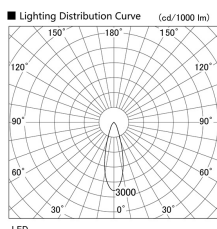

Item no. DD136-2530B9035

Series Name: Cledy versa R-G (DD136)

Installation	Recessed mount
Type	High-efficiency adjustable downlight
Fixture wattage	23W
Beam angle	30 deg
Color Temp.	3500K
CRI	Ra>90
Luminous	2447 lm
Body	Die-cast aluminum alloy
Body finish	N/A
Trim finish	Black
Reflector finish	N/A
IP Rate	IP20
Light source	COB module
Input Voltage	AC220~240V
Dimming Type	Non-Dimmable
Certificate	CE, CCC
Cut Hole	125mm