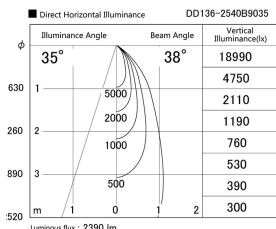

Item no. DD136-2540B9035

Series Name: Cledy versa R-G (DD136)

Installation	Recessed mount
Type	High-efficiency adjustable downlight
Fixture wattage	23W
Beam angle	38 deg
Color Temp.	3500K
CRI	Ra>90
Luminous	2392 lm
Body	Die-cast aluminum alloy
Body finish	N/A
Trim finish	Black
Reflector finish	N/A
IP Rate	IP20
Light source	COB module
Input Voltage	AC220~240V
Dimming Type	Non-Dimmable
Certificate	CE, CCC
Cut Hole	125mm