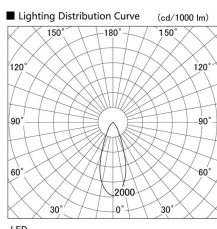

Item no. DD136-2540B9035

Series Name: Cledy versa R-G (DD136)

Installation	Recessed mount
Type	High-efficiency adjustable downlight
Fixture wattage	23W
Beam angle	38 deg
Color Temp.	3500K
CRI	Ra>90
Luminous	2392 lm
Body	Die-cast aluminum alloy
Body finish	N/A
Trim finish	Black
Reflector finish	N/A
IP Rate	IP20
Light source	COB module
Input Voltage	AC220~240V
Dimming Type	Non-Dimmable
Certificate	CE, CCC
Cut Hole	125mm