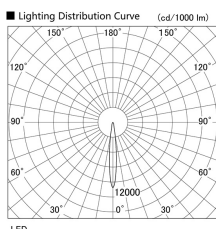

Item no. DD136-2015B9035

Series Name: Cledy versa R-G (DD136)

Installation	Recessed mount
Type	High-efficiency adjustable downlight
Fixture wattage	20W
Beam angle	12 deg
Color Temp.	3500K
CRI	Ra>90
Luminous	1979 lm
Body	Die-cast aluminum alloy
Body finish	N/A
Trim finish	Black
Reflector finish	N/A
IP Rate	IP20
Light source	COB module
Input Voltage	AC220~240V
Dimming Type	Non-Dimmable
Certificate	CE, CCC
Cut Hole	125mm