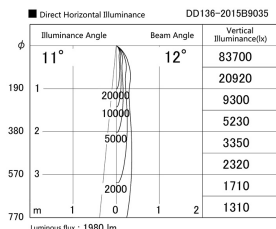

Item no. DD136-2015B9035

Series Name: Cledy versa R-G (DD136)

Installation	Recessed mount
Type	High-efficiency adjustable downlight
Fixture wattage	20W
Beam angle	12 deg
Color Temp.	3500K
CRI	Ra>90
Luminous	1979 lm
Body	Die-cast aluminum alloy
Body finish	N/A
Trim finish	Black
Reflector finish	N/A
IP Rate	IP20
Light source	COB module
Input Voltage	AC220~240V
Dimming Type	Non-Dimmable
Certificate	CE, CCC
Cut Hole	125mm