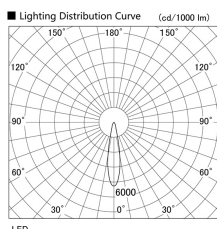

Item no. DD136-2020B9035

Series Name: Cledy versa R-G (DD136)

Installation	Recessed mount
Type	High-efficiency adjustable downlight
Fixture wattage	20W
Beam angle	21 deg
Color Temp.	3500K
CRI	Ra>90
Luminous	2012 lm
Body	Die-cast aluminum alloy
Body finish	N/A
Trim finish	Black
Reflector finish	N/A
IP Rate	IP20
Light source	COB module
Input Voltage	AC220~240V
Dimming Type	Non-Dimmable
Certificate	CE, CCC
Cut Hole	125mm