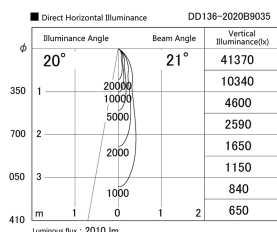

Item no. DD136-2020B9035

Series Name: Cledy versa R-G (DD136)

Installation	Recessed mount
Type	High-efficiency adjustable downlight
Fixture wattage	20W
Beam angle	21 deg
Color Temp.	3500K
CRI	Ra>90
Luminous	2012 lm
Body	Die-cast aluminum alloy
Body finish	N/A
Trim finish	Black
Reflector finish	N/A
IP Rate	IP20
Light source	COB module
Input Voltage	AC220~240V
Dimming Type	Non-Dimmable
Certificate	CE, CCC
Cut Hole	125mm