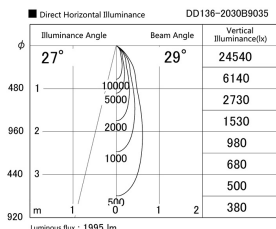

Item no. DD136-2030B9035

Series Name: Cledy versa R-G (DD136)

Installation	Recessed mount
Type	High-efficiency adjustable downlight
Fixture wattage	20W
Beam angle	29 deg
Color Temp.	3500K
CRI	Ra>90
Luminous	1993 lm
Body	Die-cast aluminum alloy
Body finish	N/A
Trim finish	Black
Reflector finish	N/A
IP Rate	IP20
Light source	COB module
Input Voltage	AC220~240V
Dimming Type	Non-Dimmable
Certificate	CE, CCC
Cut Hole	125mm