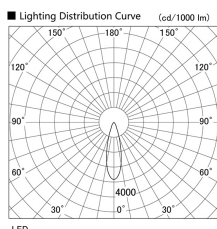

Item no. DD136-2030B9035

Series Name: Cledy versa R-G (DD136)

Installation	Recessed mount
Type	High-efficiency adjustable downlight
Fixture wattage	20W
Beam angle	29 deg
Color Temp.	3500K
CRI	Ra>90
Luminous	1993 lm
Body	Die-cast aluminum alloy
Body finish	N/A
Trim finish	Black
Reflector finish	N/A
IP Rate	IP20
Light source	COB module
Input Voltage	AC220~240V
Dimming Type	Non-Dimmable
Certificate	CE, CCC
Cut Hole	125mm