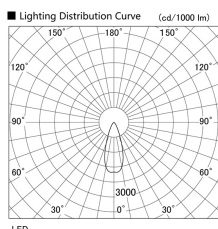

Item no. DD136-2040B9035

Series Name: Cledy versa R-G (DD136)

Installation	Recessed mount
Type	High-efficiency adjustable downlight
Fixture wattage	20W
Beam angle	38 deg
Color Temp.	3500K
CRI	Ra>90
Luminous	1673 lm
Body	Die-cast aluminum alloy
Body finish	N/A
Trim finish	Black
Reflector finish	N/A
IP Rate	IP20
Light source	COB module
Input Voltage	AC220~240V
Dimming Type	Non-Dimmable
Certificate	CE, CCC
Cut Hole	125mm