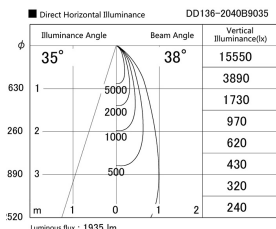

Item no. DD136-2040B9035

Series Name: Cledy versa R-G (DD136)

Installation	Recessed mount
Type	High-efficiency adjustable downlight
Fixture wattage	20W
Beam angle	38 deg
Color Temp.	3500K
CRI	Ra>90
Luminous	1673 lm
Body	Die-cast aluminum alloy
Body finish	N/A
Trim finish	Black
Reflector finish	N/A
IP Rate	IP20
Light source	COB module
Input Voltage	AC220~240V
Dimming Type	Non-Dimmable
Certificate	CE, CCC
Cut Hole	125mm