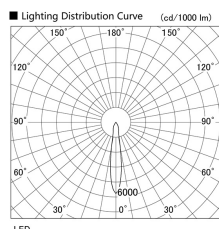

Item no. DD136-1915B9035

Series Name: Cledy versa R-G (DD136)

Installation	Recessed mount
Type	High-efficiency adjustable downlight
Fixture wattage	18.6W
Beam angle	17 deg
Color Temp.	3500K
CRI	Ra>90
Luminous	1654 lm
Body	Die-cast aluminum alloy
Body finish	N/A
Trim finish	Black
Reflector finish	N/A
IP Rate	IP20
Light source	COB module
Input Voltage	AC220~240V
Dimming Type	Non-Dimmable
Certificate	CE, CCC
Cut Hole	125mm