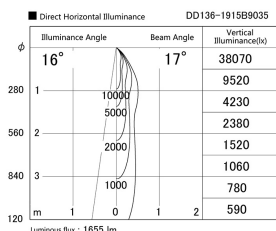

Item no. DD136-1915B9035

Series Name: Cledy versa R-G (DD136)

Installation	Recessed mount
Type	High-efficiency adjustable downlight
Fixture wattage	18.6W
Beam angle	17 deg
Color Temp.	3500K
CRI	Ra>90
Luminous	1654 lm
Body	Die-cast aluminum alloy
Body finish	N/A
Trim finish	Black
Reflector finish	N/A
IP Rate	IP20
Light source	COB module
Input Voltage	AC220~240V
Dimming Type	Non-Dimmable
Certificate	CE, CCC
Cut Hole	125mm