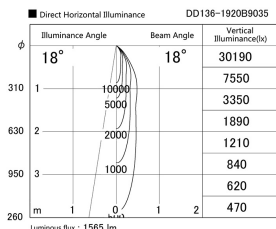

Item no. DD136-1920B9035

Series Name: Cledy versa R-G (DD136)

Installation	Recessed mount
Type	High-efficiency adjustable downlight
Fixture wattage	18.6W
Beam angle	18 deg
Color Temp.	3500K
CRI	Ra>90
Luminous	1564 lm
Body	Die-cast aluminum alloy
Body finish	N/A
Trim finish	Black
Reflector finish	N/A
IP Rate	IP20
Light source	COB module
Input Voltage	AC220~240V
Dimming Type	Non-Dimmable
Certificate	CE, CCC
Cut Hole	125mm