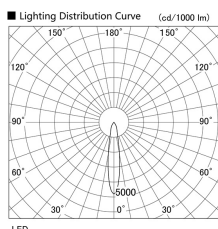

Item no. DD136-1920B9035

Series Name: Cledy versa R-G (DD136)

Installation	Recessed mount
Type	High-efficiency adjustable downlight
Fixture wattage	18.6W
Beam angle	18 deg
Color Temp.	3500K
CRI	Ra>90
Luminous	1564 lm
Body	Die-cast aluminum alloy
Body finish	N/A
Trim finish	Black
Reflector finish	N/A
IP Rate	IP20
Light source	COB module
Input Voltage	AC220~240V
Dimming Type	Non-Dimmable
Certificate	CE, CCC
Cut Hole	125mm