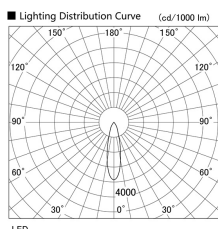

Item no. DD136-1930B9035

Series Name: Cledy versa R-G (DD136)

Installation	Recessed mount
Type	High-efficiency adjustable downlight
Fixture wattage	18.6W
Beam angle	27 deg
Color Temp.	3500K
CRI	Ra>90
Luminous	1541 lm
Body	Die-cast aluminum alloy
Body finish	N/A
Trim finish	Black
Reflector finish	N/A
IP Rate	IP20
Light source	COB module
Input Voltage	AC220~240V
Dimming Type	Non-Dimmable
Certificate	CE, CCC
Cut Hole	125mm