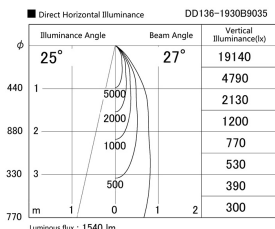

Item no. DD136-1930B9035

Series Name: Cledy versa R-G (DD136)

Installation	Recessed mount
Type	High-efficiency adjustable downlight
Fixture wattage	18.6W
Beam angle	27 deg
Color Temp.	3500K
CRI	Ra>90
Luminous	1541 lm
Body	Die-cast aluminum alloy
Body finish	N/A
Trim finish	Black
Reflector finish	N/A
IP Rate	IP20
Light source	COB module
Input Voltage	AC220~240V
Dimming Type	Non-Dimmable
Certificate	CE, CCC
Cut Hole	125mm