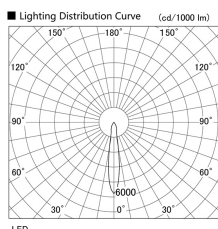

Item no. DD136-1115B9035

Series Name: Cledy versa R-G (DD136)

Installation	Recessed mount
Type	High-efficiency adjustable downlight
Fixture wattage	10.5W
Beam angle	17 deg
Color Temp.	3500K
CRI	Ra>90
Luminous	1003 lm
Body	Die-cast aluminum alloy
Body finish	N/A
Trim finish	Black
Reflector finish	N/A
IP Rate	IP20
Light source	COB module
Input Voltage	AC220~240V
Dimming Type	Non-Dimmable
Certificate	CE, CCC
Cut Hole	100mm