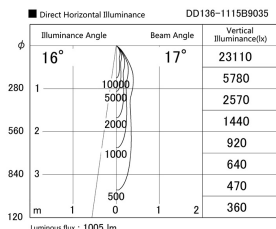

Item no. DD136-1115B9035

Series Name: Cledy versa R-G (DD136)

Installation	Recessed mount
Type	High-efficiency adjustable downlight
Fixture wattage	10.5W
Beam angle	17 deg
Color Temp.	3500K
CRI	Ra>90
Luminous	1003 lm
Body	Die-cast aluminum alloy
Body finish	N/A
Trim finish	Black
Reflector finish	N/A
IP Rate	IP20
Light source	COB module
Input Voltage	AC220~240V
Dimming Type	Non-Dimmable
Certificate	CE, CCC
Cut Hole	100mm