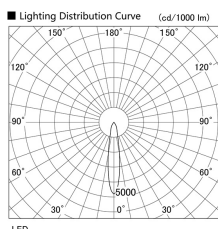

Item no. DD136-1120B9035

Series Name: Cledy versa R-G (DD136)

Installation	Recessed mount
Type	High-efficiency adjustable downlight
Fixture wattage	10.5W
Beam angle	18 deg
Color Temp.	3500K
CRI	Ra>90
Luminous	953 lm
Body	Die-cast aluminum alloy
Body finish	N/A
Trim finish	Black
Reflector finish	N/A
IP Rate	IP20
Light source	COB module
Input Voltage	AC220~240V
Dimming Type	Non-Dimmable
Certificate	CE, CCC
Cut Hole	100mm