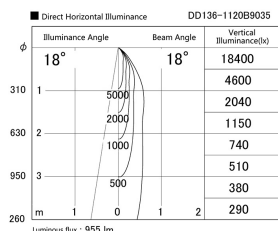

Item no. DD136-1120B9035

Series Name: Cledy versa R-G (DD136)

Installation	Recessed mount
Type	High-efficiency adjustable downlight
Fixture wattage	10.5W
Beam angle	18 deg
Color Temp.	3500K
CRI	Ra>90
Luminous	953 lm
Body	Die-cast aluminum alloy
Body finish	N/A
Trim finish	Black
Reflector finish	N/A
IP Rate	IP20
Light source	COB module
Input Voltage	AC220~240V
Dimming Type	Non-Dimmable
Certificate	CE, CCC
Cut Hole	100mm