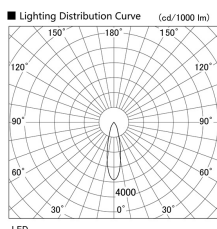

Item no. DD136-1130B9035

Series Name: Cledy versa R-G (DD136)

Installation	Recessed mount
Type	High-efficiency adjustable downlight
Fixture wattage	10.5W
Beam angle	27 deg
Color Temp.	3500K
CRI	Ra>90
Luminous	933 lm
Body	Die-cast aluminum alloy
Body finish	N/A
Trim finish	Black
Reflector finish	N/A
IP Rate	IP20
Light source	COB module
Input Voltage	AC220~240V
Dimming Type	Non-Dimmable
Certificate	CE, CCC
Cut Hole	100mm