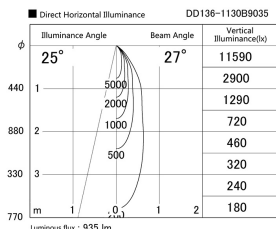

Item no. DD136-1130B9035

Series Name: Cledy versa R-G (DD136)

Installation	Recessed mount
Type	High-efficiency adjustable downlight
Fixture wattage	10.5W
Beam angle	27 deg
Color Temp.	3500K
CRI	Ra>90
Luminous	933 lm
Body	Die-cast aluminum alloy
Body finish	N/A
Trim finish	Black
Reflector finish	N/A
IP Rate	IP20
Light source	COB module
Input Voltage	AC220~240V
Dimming Type	Non-Dimmable
Certificate	CE, CCC
Cut Hole	100mm