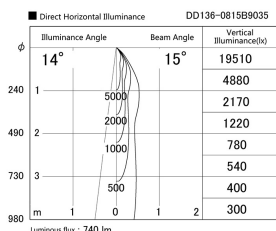

Item no. DD136-0815B9035

Series Name: Cledy versa R-G (DD136)

Installation	Recessed mount
Type	High-efficiency adjustable downlight
Fixture wattage	7.5W
Beam angle	17 deg
Color Temp.	3500K
CRI	Ra>90
Luminous	647 lm
Body	Die-cast aluminum alloy
Body finish	N/A
Trim finish	Black
Reflector finish	N/A
IP Rate	IP20
Light source	COB module
Input Voltage	AC220~240V
Dimming Type	Non-Dimmable
Certificate	CE, CCC
Cut Hole	100mm