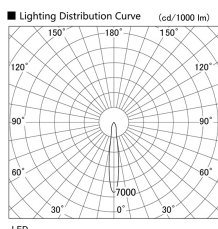

Item no. DD136-0815B9035

Series Name: Cledy versa R-G (DD136)

Installation	Recessed mount
Type	High-efficiency adjustable downlight
Fixture wattage	7.5W
Beam angle	17 deg
Color Temp.	3500K
CRI	Ra>90
Luminous	647 lm
Body	Die-cast aluminum alloy
Body finish	N/A
Trim finish	Black
Reflector finish	N/A
IP Rate	IP20
Light source	COB module
Input Voltage	AC220~240V
Dimming Type	Non-Dimmable
Certificate	CE, CCC
Cut Hole	100mm