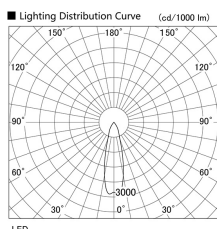

Item no. DD136-0830B9035

Series Name: Cledy versa R-G (DD136)

Installation	Recessed mount
Type	High-efficiency adjustable downlight
Fixture wattage	7.5W
Beam angle	26 deg
Color Temp.	3500K
CRI	Ra>90
Luminous	636 lm
Body	Die-cast aluminum alloy
Body finish	N/A
Trim finish	Black
Reflector finish	N/A
IP Rate	IP20
Light source	COB module
Input Voltage	AC220~240V
Dimming Type	Non-Dimmable
Certificate	CE, CCC
Cut Hole	100mm