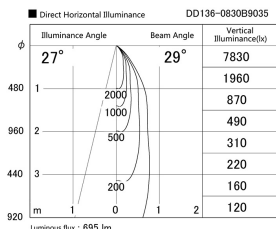

Item no. DD136-0830B9035

Series Name: Cledy versa R-G (DD136)

Installation	Recessed mount
Type	High-efficiency adjustable downlight
Fixture wattage	7.5W
Beam angle	26 deg
Color Temp.	3500K
CRI	Ra>90
Luminous	636 lm
Body	Die-cast aluminum alloy
Body finish	N/A
Trim finish	Black
Reflector finish	N/A
IP Rate	IP20
Light source	COB module
Input Voltage	AC220~240V
Dimming Type	Non-Dimmable
Certificate	CE, CCC
Cut Hole	100mm