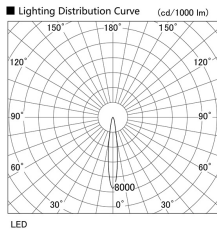

Item no. DD136-3515B9040

Series Name: Cledy versa R-G (DD136)

Installation	Recessed mount
Type	High-efficiency adjustable downlight
Fixture wattage	36W
Beam angle	15 deg
Color Temp.	4000K
CRI	Ra>90
Luminous	3784 lm
Body	Die-cast aluminum alloy
Body finish	N/A
Trim finish	Black
Reflector finish	N/A
IP Rate	IP20
Light source	COB module
Input Voltage	AC220~240V
Dimming Type	Non-Dimmable
Certificate	CE, CCC
Cut Hole	150mm