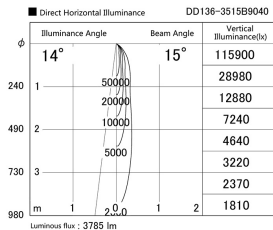

Item no. DD136-3515B9040

Series Name: Cledy versa R-G (DD136)

Installation	Recessed mount
Type	High-efficiency adjustable downlight
Fixture wattage	36W
Beam angle	15 deg
Color Temp.	4000K
CRI	Ra>90
Luminous	3784 lm
Body	Die-cast aluminum alloy
Body finish	N/A
Trim finish	Black
Reflector finish	N/A
IP Rate	IP20
Light source	COB module
Input Voltage	AC220~240V
Dimming Type	Non-Dimmable
Certificate	CE, CCC
Cut Hole	150mm