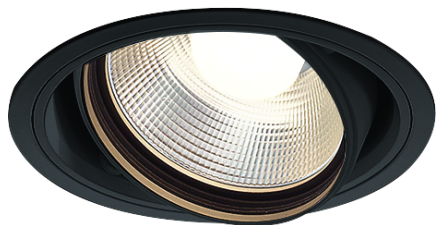

Item no. DD136-3520B9040

Series Name: Cledy versa R-G (DD136)

Installation	Recessed mount
Type	High-efficiency adjustable downlight
Fixture wattage	36W
Beam angle	18 deg
Color Temp.	4000K
CRI	Ra>90
Luminous	3779 lm
Body	Die-cast aluminum alloy
Body finish	N/A
Trim finish	Black
Reflector finish	N/A
IP Rate	IP20
Light source	COB module
Input Voltage	AC220~240V
Dimming Type	Non-Dimmable
Certificate	CE, CCC
Cut Hole	150mm