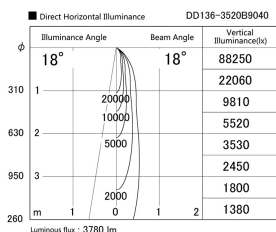

Item no. DD136-3520B9040

Series Name: Cledy versa R-G (DD136)

Installation	Recessed mount
Type	High-efficiency adjustable downlight
Fixture wattage	36W
Beam angle	18 deg
Color Temp.	4000K
CRI	Ra>90
Luminous	3779 lm
Body	Die-cast aluminum alloy
Body finish	N/A
Trim finish	Black
Reflector finish	N/A
IP Rate	IP20
Light source	COB module
Input Voltage	AC220~240V
Dimming Type	Non-Dimmable
Certificate	CE, CCC
Cut Hole	150mm