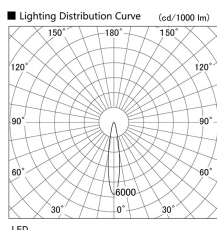

Item no. DD136-3520B9040

Series Name: Cledy versa R-G (DD136)

Installation	Recessed mount
Type	High-efficiency adjustable downlight
Fixture wattage	36W
Beam angle	18 deg
Color Temp.	4000K
CRI	Ra>90
Luminous	3779 lm
Body	Die-cast aluminum alloy
Body finish	N/A
Trim finish	Black
Reflector finish	N/A
IP Rate	IP20
Light source	COB module
Input Voltage	AC220~240V
Dimming Type	Non-Dimmable
Certificate	CE, CCC
Cut Hole	150mm