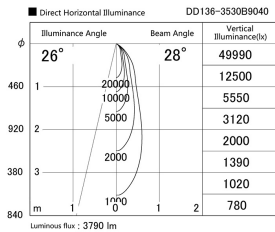

Item no. DD136-3530B9040

Series Name: Cledy versa R-G (DD136)

Installation	Recessed mount
Type	High-efficiency adjustable downlight
Fixture wattage	36W
Beam angle	28 deg
Color Temp.	4000K
CRI	Ra>90
Luminous	3790 lm
Body	Die-cast aluminum alloy
Body finish	N/A
Trim finish	Black
Reflector finish	N/A
IP Rate	IP20
Light source	COB module
Input Voltage	AC220~240V
Dimming Type	Non-Dimmable
Certificate	CE, CCC
Cut Hole	150mm