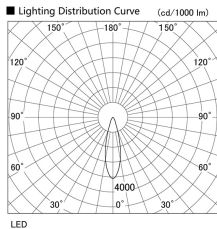

Item no. DD136-3530B9040

Series Name: Cledy versa R-G (DD136)

Installation	Recessed mount
Type	High-efficiency adjustable downlight
Fixture wattage	36W
Beam angle	28 deg
Color Temp.	4000K
CRI	Ra>90
Luminous	3790 lm
Body	Die-cast aluminum alloy
Body finish	N/A
Trim finish	Black
Reflector finish	N/A
IP Rate	IP20
Light source	COB module
Input Voltage	AC220~240V
Dimming Type	Non-Dimmable
Certificate	CE, CCC
Cut Hole	150mm