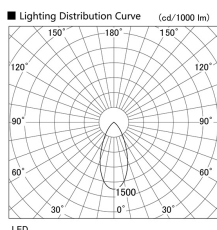

Item no. DD136-3540B9040

Series Name: Cledy versa R-G (DD136)

Installation	Recessed mount
Type	High-efficiency adjustable downlight
Fixture wattage	36W
Beam angle	46 deg
Color Temp.	4000K
CRI	Ra>90
Luminous	3559 lm
Body	Die-cast aluminum alloy
Body finish	N/A
Trim finish	Black
Reflector finish	N/A
IP Rate	IP20
Light source	COB module
Input Voltage	AC220~240V
Dimming Type	Non-Dimmable
Certificate	CE, CCC
Cut Hole	150mm