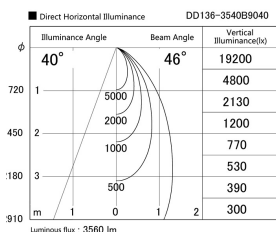

Item no. DD136-3540B9040

Series Name: Cledy versa R-G (DD136)

Installation	Recessed mount
Type	High-efficiency adjustable downlight
Fixture wattage	36W
Beam angle	46 deg
Color Temp.	4000K
CRI	Ra>90
Luminous	3559 lm
Body	Die-cast aluminum alloy
Body finish	N/A
Trim finish	Black
Reflector finish	N/A
IP Rate	IP20
Light source	COB module
Input Voltage	AC220~240V
Dimming Type	Non-Dimmable
Certificate	CE, CCC
Cut Hole	150mm