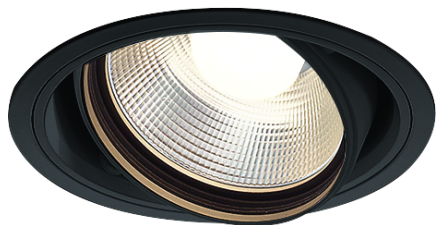

Item no. DD136-3540B9040

Series Name: Cledy versa R-G (DD136)

Installation	Recessed mount
Type	High-efficiency adjustable downlight
Fixture wattage	36W
Beam angle	46 deg
Color Temp.	4000K
CRI	Ra>90
Luminous	3559 lm
Body	Die-cast aluminum alloy
Body finish	N/A
Trim finish	Black
Reflector finish	N/A
IP Rate	IP20
Light source	COB module
Input Voltage	AC220~240V
Dimming Type	Non-Dimmable
Certificate	CE, CCC
Cut Hole	150mm