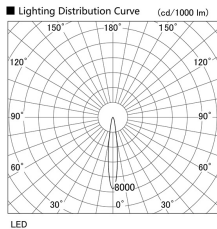

Item no. DD136-2815B9040

Series Name: Cledy versa R-G (DD136)

Installation	Recessed mount
Type	High-efficiency adjustable downlight
Fixture wattage	28W
Beam angle	15 deg
Color Temp.	4000K
CRI	Ra>90
Luminous	3049 lm
Body	Die-cast aluminum alloy
Body finish	N/A
Trim finish	Black
Reflector finish	N/A
IP Rate	IP20
Light source	COB module
Input Voltage	AC220~240V
Dimming Type	Non-Dimmable
Certificate	CE, CCC
Cut Hole	150mm