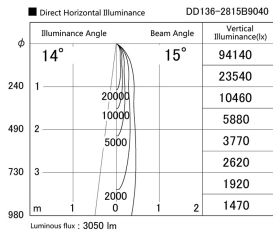

Item no. DD136-2815B9040

Series Name: Cledy versa R-G (DD136)

Installation	Recessed mount
Type	High-efficiency adjustable downlight
Fixture wattage	28W
Beam angle	15 deg
Color Temp.	4000K
CRI	Ra>90
Luminous	3049 lm
Body	Die-cast aluminum alloy
Body finish	N/A
Trim finish	Black
Reflector finish	N/A
IP Rate	IP20
Light source	COB module
Input Voltage	AC220~240V
Dimming Type	Non-Dimmable
Certificate	CE, CCC
Cut Hole	150mm