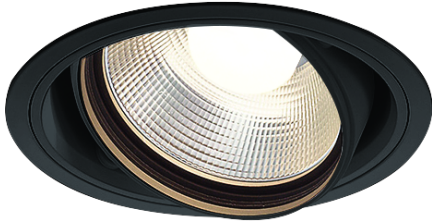

Item no. DD136-2815B9040

Series Name: Cledy versa R-G (DD136)

Installation	Recessed mount
Type	High-efficiency adjustable downlight
Fixture wattage	28W
Beam angle	15 deg
Color Temp.	4000K
CRI	Ra>90
Luminous	3049 lm
Body	Die-cast aluminum alloy
Body finish	N/A
Trim finish	Black
Reflector finish	N/A
IP Rate	IP20
Light source	COB module
Input Voltage	AC220~240V
Dimming Type	Non-Dimmable
Certificate	CE, CCC
Cut Hole	150mm