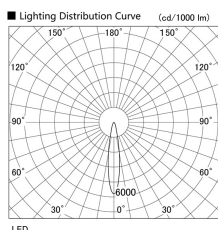

Item no. DD136-2820B9040

Series Name: Cledy versa R-G (DD136)

Installation	Recessed mount
Type	High-efficiency adjustable downlight
Fixture wattage	28W
Beam angle	18 deg
Color Temp.	4000K
CRI	Ra>90
Luminous	3061 lm
Body	Die-cast aluminum alloy
Body finish	N/A
Trim finish	Black
Reflector finish	N/A
IP Rate	IP20
Light source	COB module
Input Voltage	AC220~240V
Dimming Type	Non-Dimmable
Certificate	CE, CCC
Cut Hole	150mm