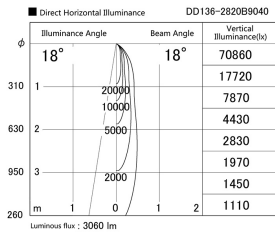

Item no. DD136-2820B9040

Series Name: Cledy versa R-G (DD136)

Installation	Recessed mount
Type	High-efficiency adjustable downlight
Fixture wattage	28W
Beam angle	18 deg
Color Temp.	4000K
CRI	Ra>90
Luminous	3061 lm
Body	Die-cast aluminum alloy
Body finish	N/A
Trim finish	Black
Reflector finish	N/A
IP Rate	IP20
Light source	COB module
Input Voltage	AC220~240V
Dimming Type	Non-Dimmable
Certificate	CE, CCC
Cut Hole	150mm