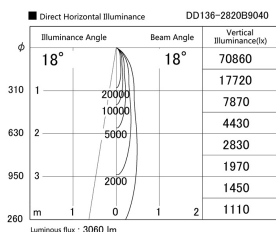

Item no. DD136-2820B9040

Series Name: Cledy versa R-G (DD136)

Installation	Recessed mount
Type	High-efficiency adjustable downlight
Fixture wattage	28W
Beam angle	18 deg
Color Temp.	4000K
CRI	Ra>90
Luminous	3061 lm
Body	Die-cast aluminum alloy
Body finish	N/A
Trim finish	Black
Reflector finish	N/A
IP Rate	IP20
Light source	COB module
Input Voltage	AC220~240V
Dimming Type	Non-Dimmable
Certificate	CE, CCC
Cut Hole	150mm