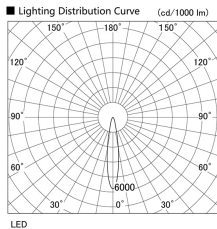

Item no. DD136-2820B9040

Series Name: Cledy versa R-G (DD136)

Installation	Recessed mount
Type	High-efficiency adjustable downlight
Fixture wattage	28W
Beam angle	18 deg
Color Temp.	4000K
CRI	Ra>90
Luminous	3061 lm
Body	Die-cast aluminum alloy
Body finish	N/A
Trim finish	Black
Reflector finish	N/A
IP Rate	IP20
Light source	COB module
Input Voltage	AC220~240V
Dimming Type	Non-Dimmable
Certificate	CE, CCC
Cut Hole	150mm