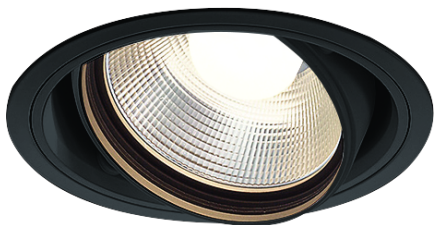

Item no. DD136-2820B9040

Series Name: Cledy versa R-G (DD136)

Installation	Recessed mount
Type	High-efficiency adjustable downlight
Fixture wattage	28W
Beam angle	18 deg
Color Temp.	4000K
CRI	Ra>90
Luminous	3061 lm
Body	Die-cast aluminum alloy
Body finish	N/A
Trim finish	Black
Reflector finish	N/A
IP Rate	IP20
Light source	COB module
Input Voltage	AC220~240V
Dimming Type	Non-Dimmable
Certificate	CE, CCC
Cut Hole	150mm