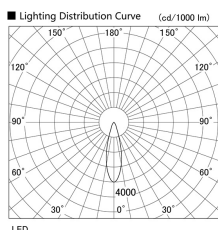

Item no. DD136-2830B9040

Series Name: Cledy versa R-G (DD136)

Installation	Recessed mount
Type	High-efficiency adjustable downlight
Fixture wattage	28W
Beam angle	28 deg
Color Temp.	4000K
CRI	Ra>90
Luminous	3088 lm
Body	Die-cast aluminum alloy
Body finish	N/A
Trim finish	Black
Reflector finish	N/A
IP Rate	IP20
Light source	COB module
Input Voltage	AC220~240V
Dimming Type	Non-Dimmable
Certificate	CE, CCC
Cut Hole	150mm