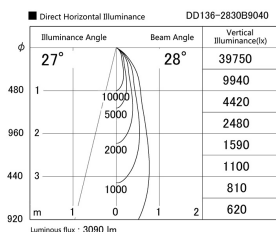

Item no. DD136-2830B9040

Series Name: Cledy versa R-G (DD136)

Installation	Recessed mount
Type	High-efficiency adjustable downlight
Fixture wattage	28W
Beam angle	28 deg
Color Temp.	4000K
CRI	Ra>90
Luminous	3088 lm
Body	Die-cast aluminum alloy
Body finish	N/A
Trim finish	Black
Reflector finish	N/A
IP Rate	IP20
Light source	COB module
Input Voltage	AC220~240V
Dimming Type	Non-Dimmable
Certificate	CE, CCC
Cut Hole	150mm