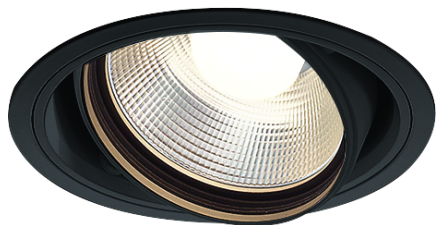

Item no. DD136-2830B9040

Series Name: Cledy versa R-G (DD136)

Installation	Recessed mount
Type	High-efficiency adjustable downlight
Fixture wattage	28W
Beam angle	28 deg
Color Temp.	4000K
CRI	Ra>90
Luminous	3088 lm
Body	Die-cast aluminum alloy
Body finish	N/A
Trim finish	Black
Reflector finish	N/A
IP Rate	IP20
Light source	COB module
Input Voltage	AC220~240V
Dimming Type	Non-Dimmable
Certificate	CE, CCC
Cut Hole	150mm