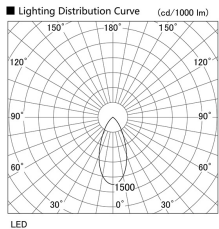

Item no. DD136-2840B9040

Series Name: Cledy versa R-G (DD136)

Installation	Recessed mount
Type	High-efficiency adjustable downlight
Fixture wattage	28W
Beam angle	46 deg
Color Temp.	4000K
CRI	Ra>90
Luminous	2871 lm
Body	Die-cast aluminum alloy
Body finish	N/A
Trim finish	Black
Reflector finish	N/A
IP Rate	IP20
Light source	COB module
Input Voltage	AC220~240V
Dimming Type	Non-Dimmable
Certificate	CE, CCC
Cut Hole	150mm