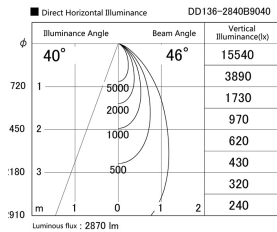

Item no. DD136-2840B9040

Series Name: Cledy versa R-G (DD136)

Installation	Recessed mount
Type	High-efficiency adjustable downlight
Fixture wattage	28W
Beam angle	46 deg
Color Temp.	4000K
CRI	Ra>90
Luminous	2871 lm
Body	Die-cast aluminum alloy
Body finish	N/A
Trim finish	Black
Reflector finish	N/A
IP Rate	IP20
Light source	COB module
Input Voltage	AC220~240V
Dimming Type	Non-Dimmable
Certificate	CE, CCC
Cut Hole	150mm