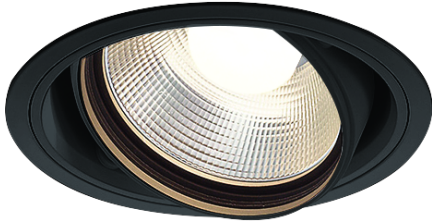

Item no. DD136-2860B9040

Series Name: Cledy versa R-G (DD136)

Installation	Recessed mount
Type	High-efficiency adjustable downlight
Fixture wattage	28W
Beam angle	74 deg
Color Temp.	4000K
CRI	Ra>90
Luminous	2915 lm
Body	Die-cast aluminum alloy
Body finish	N/A
Trim finish	Black
Reflector finish	N/A
IP Rate	IP20
Light source	COB module
Input Voltage	AC220~240V
Dimming Type	Non-Dimmable
Certificate	CE, CCC
Cut Hole	150mm