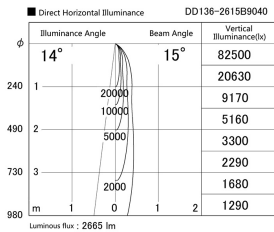

Item no. DD136-2615B9040

Series Name: Cledy versa R-G (DD136)

Installation	Recessed mount
Type	High-efficiency adjustable downlight
Fixture wattage	23W
Beam angle	15 deg
Color Temp.	4000K
CRI	Ra>90
Luminous	2665 lm
Body	Die-cast aluminum alloy
Body finish	N/A
Trim finish	Black
Reflector finish	N/A
IP Rate	IP20
Light source	COB module
Input Voltage	AC220~240V
Dimming Type	Non-Dimmable
Certificate	CE, CCC
Cut Hole	150mm