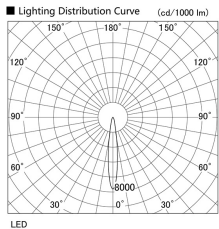

Item no. DD136-2615B9040

Series Name: Cledy versa R-G (DD136)

Installation	Recessed mount
Type	High-efficiency adjustable downlight
Fixture wattage	23W
Beam angle	15 deg
Color Temp.	4000K
CRI	Ra>90
Luminous	2665 lm
Body	Die-cast aluminum alloy
Body finish	N/A
Trim finish	Black
Reflector finish	N/A
IP Rate	IP20
Light source	COB module
Input Voltage	AC220~240V
Dimming Type	Non-Dimmable
Certificate	CE, CCC
Cut Hole	150mm