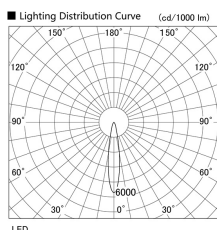

Item no. DD136-2620B9040

Series Name: Cledy versa R-G (DD136)

Installation	Recessed mount
Type	High-efficiency adjustable downlight
Fixture wattage	23W
Beam angle	18 deg
Color Temp.	4000K
CRI	Ra>90
Luminous	2694 lm
Body	Die-cast aluminum alloy
Body finish	N/A
Trim finish	Black
Reflector finish	N/A
IP Rate	IP20
Light source	COB module
Input Voltage	AC220~240V
Dimming Type	Non-Dimmable
Certificate	CE, CCC
Cut Hole	150mm