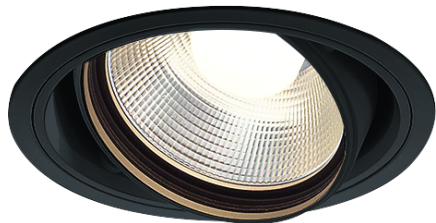

Item no. DD136-2620B9040

Series Name: Cledy versa R-G (DD136)

Installation	Recessed mount
Type	High-efficiency adjustable downlight
Fixture wattage	23W
Beam angle	18 deg
Color Temp.	4000K
CRI	Ra>90
Luminous	2694 lm
Body	Die-cast aluminum alloy
Body finish	N/A
Trim finish	Black
Reflector finish	N/A
IP Rate	IP20
Light source	COB module
Input Voltage	AC220~240V
Dimming Type	Non-Dimmable
Certificate	CE, CCC
Cut Hole	150mm