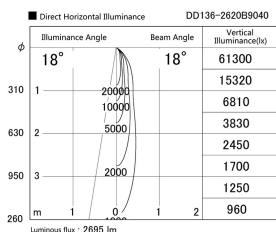

Item no. DD136-2620B9040

Series Name: Cledy versa R-G (DD136)

Installation	Recessed mount
Type	High-efficiency adjustable downlight
Fixture wattage	23W
Beam angle	18 deg
Color Temp.	4000K
CRI	Ra>90
Luminous	2694 lm
Body	Die-cast aluminum alloy
Body finish	N/A
Trim finish	Black
Reflector finish	N/A
IP Rate	IP20
Light source	COB module
Input Voltage	AC220~240V
Dimming Type	Non-Dimmable
Certificate	CE, CCC
Cut Hole	150mm