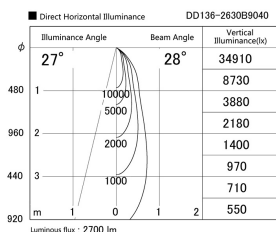

Item no. DD136-2630B9040

Series Name: Cledy versa R-G (DD136)

Installation	Recessed mount
Type	High-efficiency adjustable downlight
Fixture wattage	23W
Beam angle	28 deg
Color Temp.	4000K
CRI	Ra>90
Luminous	2701 lm
Body	Die-cast aluminum alloy
Body finish	N/A
Trim finish	Black
Reflector finish	N/A
IP Rate	IP20
Light source	COB module
Input Voltage	AC220~240V
Dimming Type	Non-Dimmable
Certificate	CE, CCC
Cut Hole	150mm