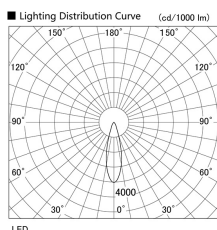

Item no. DD136-2630B9040

Series Name: Cledy versa R-G (DD136)

Installation	Recessed mount
Type	High-efficiency adjustable downlight
Fixture wattage	23W
Beam angle	28 deg
Color Temp.	4000K
CRI	Ra>90
Luminous	2701 lm
Body	Die-cast aluminum alloy
Body finish	N/A
Trim finish	Black
Reflector finish	N/A
IP Rate	IP20
Light source	COB module
Input Voltage	AC220~240V
Dimming Type	Non-Dimmable
Certificate	CE, CCC
Cut Hole	150mm