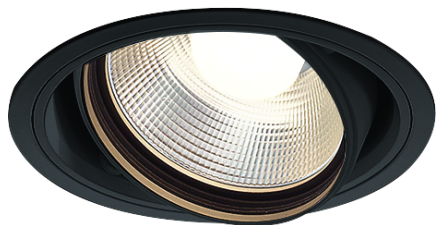

Item no. DD136-2630B9040

Series Name: Cledy versa R-G (DD136)

Installation	Recessed mount
Type	High-efficiency adjustable downlight
Fixture wattage	23W
Beam angle	28 deg
Color Temp.	4000K
CRI	Ra>90
Luminous	2701 lm
Body	Die-cast aluminum alloy
Body finish	N/A
Trim finish	Black
Reflector finish	N/A
IP Rate	IP20
Light source	COB module
Input Voltage	AC220~240V
Dimming Type	Non-Dimmable
Certificate	CE, CCC
Cut Hole	150mm