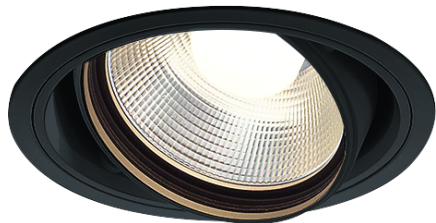

Item no. DD136-2640B9040

Series Name: Cledy versa R-G (DD136)

Installation	Recessed mount
Type	High-efficiency adjustable downlight
Fixture wattage	23W
Beam angle	43 deg
Color Temp.	4000K
CRI	Ra>90
Luminous	2519 lm
Body	Die-cast aluminum alloy
Body finish	N/A
Trim finish	Black
Reflector finish	N/A
IP Rate	IP20
Light source	COB module
Input Voltage	AC220~240V
Dimming Type	Non-Dimmable
Certificate	CE, CCC
Cut Hole	150mm