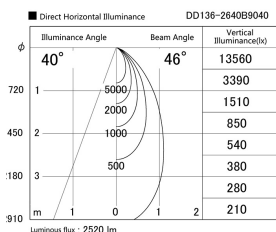

Item no. DD136-2640B9040

Series Name: Cledy versa R-G (DD136)

Installation	Recessed mount
Type	High-efficiency adjustable downlight
Fixture wattage	23W
Beam angle	43 deg
Color Temp.	4000K
CRI	Ra>90
Luminous	2519 lm
Body	Die-cast aluminum alloy
Body finish	N/A
Trim finish	Black
Reflector finish	N/A
IP Rate	IP20
Light source	COB module
Input Voltage	AC220~240V
Dimming Type	Non-Dimmable
Certificate	CE, CCC
Cut Hole	150mm