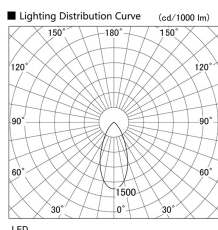

Item no. DD136-2640B9040

Series Name: Cledy versa R-G (DD136)

Installation	Recessed mount
Type	High-efficiency adjustable downlight
Fixture wattage	23W
Beam angle	43 deg
Color Temp.	4000K
CRI	Ra>90
Luminous	2519 lm
Body	Die-cast aluminum alloy
Body finish	N/A
Trim finish	Black
Reflector finish	N/A
IP Rate	IP20
Light source	COB module
Input Voltage	AC220~240V
Dimming Type	Non-Dimmable
Certificate	CE, CCC
Cut Hole	150mm