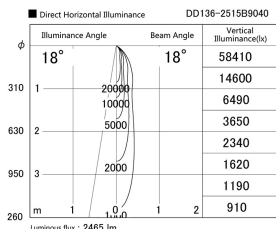

Item no. DD136-2515B9040

Series Name: Cledy versa R-G (DD136)

Installation	Recessed mount
Type	High-efficiency adjustable downlight
Fixture wattage	23W
Beam angle	15 deg
Color Temp.	4000K
CRI	Ra>90
Luminous	2665 lm
Body	Die-cast aluminum alloy
Body finish	N/A
Trim finish	Black
Reflector finish	N/A
IP Rate	IP20
Light source	COB module
Input Voltage	AC220~240V
Dimming Type	Non-Dimmable
Certificate	CE, CCC
Cut Hole	125mm