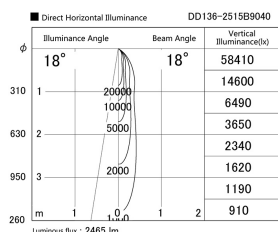

Item no. DD136-2515B9040

Series Name: Cledy versa R-G (DD136)

Installation	Recessed mount
Type	High-efficiency adjustable downlight
Fixture wattage	23W
Beam angle	15 deg
Color Temp.	4000K
CRI	Ra>90
Luminous	2665 lm
Body	Die-cast aluminum alloy
Body finish	N/A
Trim finish	Black
Reflector finish	N/A
IP Rate	IP20
Light source	COB module
Input Voltage	AC220~240V
Dimming Type	Non-Dimmable
Certificate	CE, CCC
Cut Hole	125mm