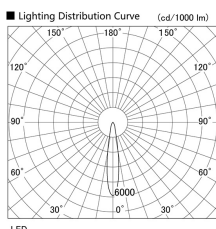

Item no. DD136-2515B9040

Series Name: Cledy versa R-G (DD136)

Installation	Recessed mount
Type	High-efficiency adjustable downlight
Fixture wattage	23W
Beam angle	15 deg
Color Temp.	4000K
CRI	Ra>90
Luminous	2665 lm
Body	Die-cast aluminum alloy
Body finish	N/A
Trim finish	Black
Reflector finish	N/A
IP Rate	IP20
Light source	COB module
Input Voltage	AC220~240V
Dimming Type	Non-Dimmable
Certificate	CE, CCC
Cut Hole	125mm