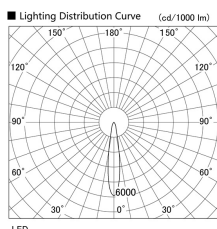

Item no. DD136-2515B9040

Series Name: Cledy versa R-G (DD136)

Installation	Recessed mount
Type	High-efficiency adjustable downlight
Fixture wattage	23W
Beam angle	15 deg
Color Temp.	4000K
CRI	Ra>90
Luminous	2665 lm
Body	Die-cast aluminum alloy
Body finish	N/A
Trim finish	Black
Reflector finish	N/A
IP Rate	IP20
Light source	COB module
Input Voltage	AC220~240V
Dimming Type	Non-Dimmable
Certificate	CE, CCC
Cut Hole	125mm