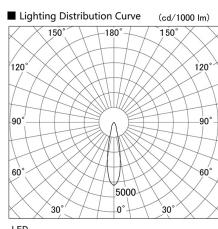

Item no. DD136-2520B9040

Series Name: Cledy versa R-G (DD136)

Installation	Recessed mount
Type	High-efficiency adjustable downlight
Fixture wattage	23W
Beam angle	18 deg
Color Temp.	4000K
CRI	Ra>90
Luminous	2694 lm
Body	Die-cast aluminum alloy
Body finish	N/A
Trim finish	Black
Reflector finish	N/A
IP Rate	IP20
Light source	COB module
Input Voltage	AC220~240V
Dimming Type	Non-Dimmable
Certificate	CE, CCC
Cut Hole	125mm