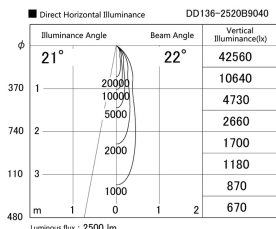

Item no. DD136-2520B9040

Series Name: Cledy versa R-G (DD136)

Installation	Recessed mount
Type	High-efficiency adjustable downlight
Fixture wattage	23W
Beam angle	18 deg
Color Temp.	4000K
CRI	Ra>90
Luminous	2694 lm
Body	Die-cast aluminum alloy
Body finish	N/A
Trim finish	Black
Reflector finish	N/A
IP Rate	IP20
Light source	COB module
Input Voltage	AC220~240V
Dimming Type	Non-Dimmable
Certificate	CE, CCC
Cut Hole	125mm