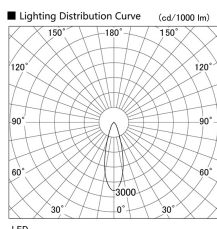

Item no. DD136-2530B9040

Series Name: Cledy versa R-G (DD136)

Installation	Recessed mount
Type	High-efficiency adjustable downlight
Fixture wattage	23W
Beam angle	28 deg
Color Temp.	4000K
CRI	Ra>90
Luminous	2701 lm
Body	Die-cast aluminum alloy
Body finish	N/A
Trim finish	Black
Reflector finish	N/A
IP Rate	IP20
Light source	COB module
Input Voltage	AC220~240V
Dimming Type	Non-Dimmable
Certificate	CE, CCC
Cut Hole	125mm