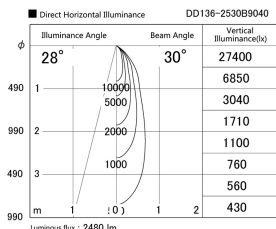

Item no. DD136-2530B9040

Series Name: Cledy versa R-G (DD136)

Installation	Recessed mount
Type	High-efficiency adjustable downlight
Fixture wattage	23W
Beam angle	28 deg
Color Temp.	4000K
CRI	Ra>90
Luminous	2701 lm
Body	Die-cast aluminum alloy
Body finish	N/A
Trim finish	Black
Reflector finish	N/A
IP Rate	IP20
Light source	COB module
Input Voltage	AC220~240V
Dimming Type	Non-Dimmable
Certificate	CE, CCC
Cut Hole	125mm