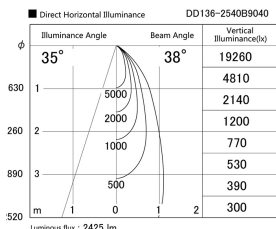

Item no. DD136-2540B9040

Series Name: Cledy versa R-G (DD136)

Installation	Recessed mount
Type	High-efficiency adjustable downlight
Fixture wattage	23W
Beam angle	43 deg
Color Temp.	4000K
CRI	Ra>90
Luminous	2519 lm
Body	Die-cast aluminum alloy
Body finish	N/A
Trim finish	Black
Reflector finish	N/A
IP Rate	IP20
Light source	COB module
Input Voltage	AC220~240V
Dimming Type	Non-Dimmable
Certificate	CE, CCC
Cut Hole	125mm