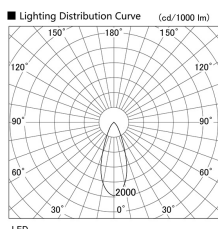

Item no. DD136-2540B9040

Series Name: Cledy versa R-G (DD136)

Installation	Recessed mount
Type	High-efficiency adjustable downlight
Fixture wattage	23W
Beam angle	43 deg
Color Temp.	4000K
CRI	Ra>90
Luminous	2519 lm
Body	Die-cast aluminum alloy
Body finish	N/A
Trim finish	Black
Reflector finish	N/A
IP Rate	IP20
Light source	COB module
Input Voltage	AC220~240V
Dimming Type	Non-Dimmable
Certificate	CE, CCC
Cut Hole	125mm